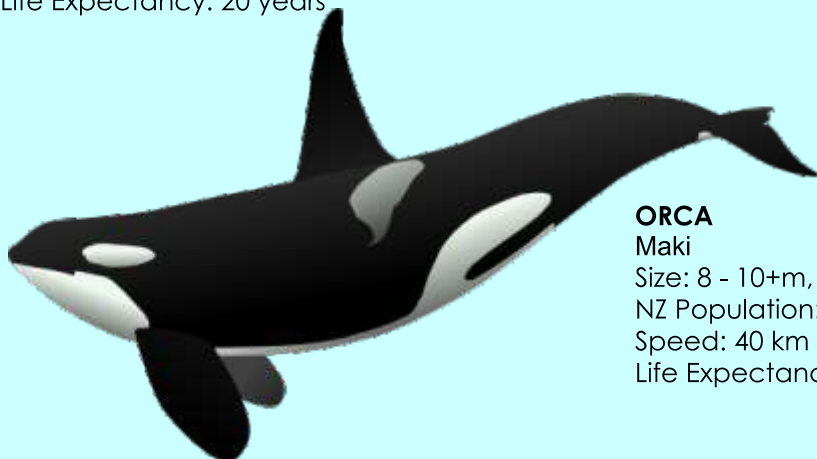

Marine Mammals

BOTTLENOSE DOLPHIN

Terehu
Size: 2.5 - 4.0m, 500 - 650kg
NZ Population: 2000
Speed: 35km per hour
Life Expectancy: 20 - 35 years

HECTOR'S DOLPHIN

Tutumairekurai
Size: 1.2 - 1.4m, 40 - 60kg
NZ Population: 7000 - 9000
Life Expectancy: 20 - 25 years

DUSKY DOLPHIN

Size: 1.3 - 2.0m, 80 - 120kg
Speed: 37km per hour
Life Expectancy: 18 - 25 years

NZ FUR SEAL

Size: 80 - 150kg
NZ Population: 300,000+
Life Expectancy: 20 years

COMMON DOLPHIN

Aihe
Size: 1.7 - 2.4m, 70 - 110kg
NZ Population: Unknown
Speed: 35 - 37 km per hour
Life Expectancy: 30 - 35years

ORCA

Maki
Size: 8 - 10+m, 8000 - 10000kg
NZ Population: 200
Speed: 40 km per hour
Life Expectancy: 100 years